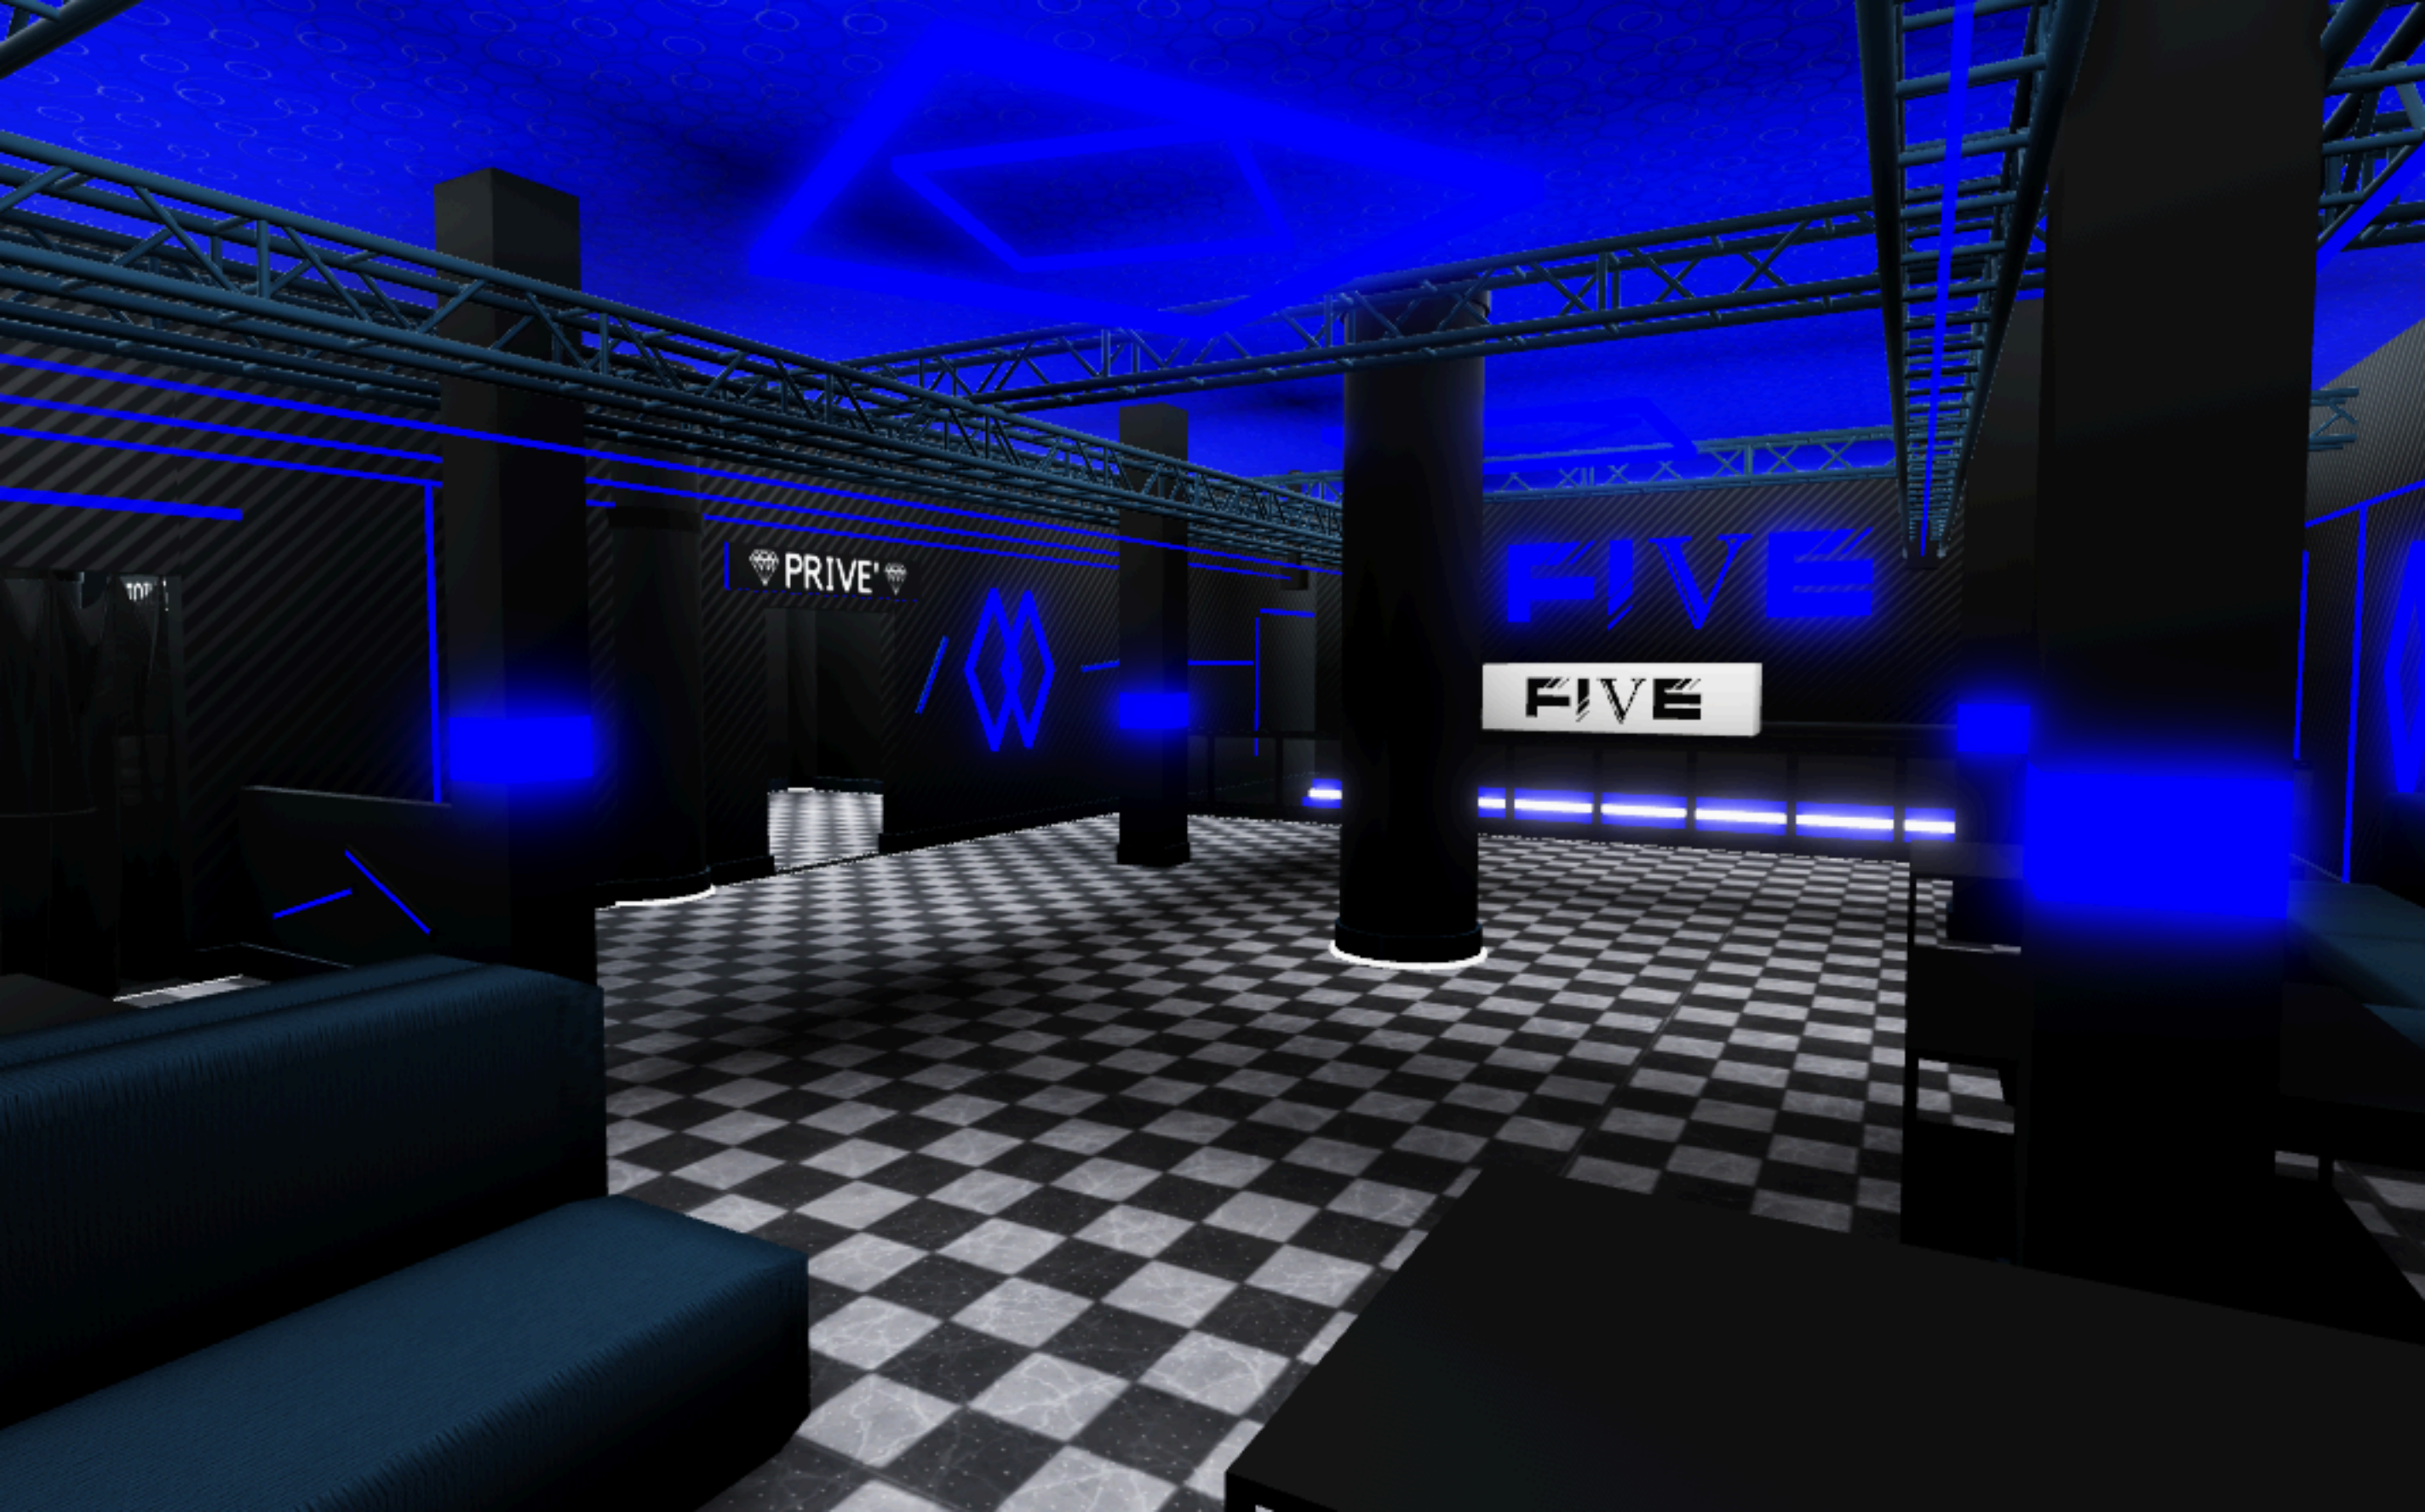

PRIVE

FIVE

FIVE